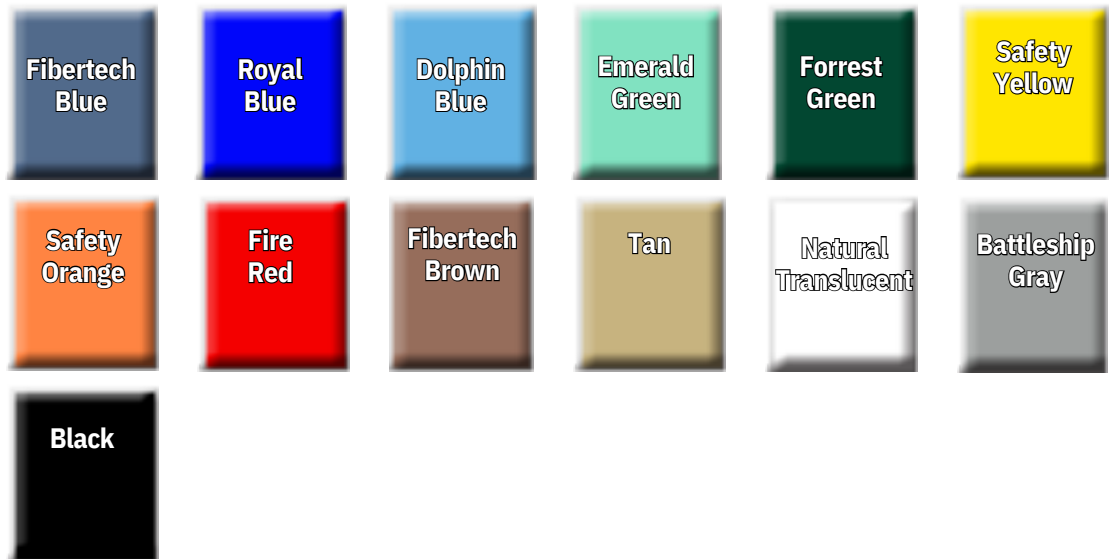

# Color Selections

## Standard Colors

These colors are available for quantities less than five. Colors shown are approximate and sample chips are available.

## Nonstandard Colors

These colors are nonstandard with a \$15.00 upcharge per item.

\* Colors may vary based on product size. Due to the many variations in monitors and browsers, actual product color may appear different from the images shown.

Colors do not crack, chip or fade. Virgin plastic is offered in different pigments; recycled plastic is only available in black.